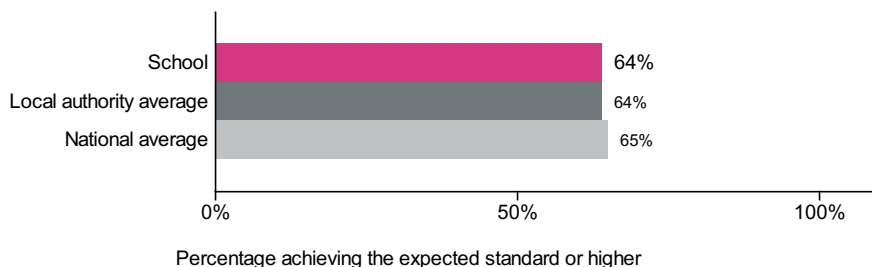

Staverton Church of England Voluntary Controlled Primary School (URN: 126360)

Key stage 2

This is provisional data for 2018/19. CLA data is not currently available, so we are not publishing breakdowns of data such as disadvantaged which appeared previously. This information will be included in the revised release.

Also, any amendments made to this school's data will be reflected when we re-publish the data in a few months. National and local authority benchmarks may also change. Until these changes take effect, you may see differences between data on ASP and Compare school and college performance.

Progress in reading, writing and maths

Reading

Number of pupils = 36

Pupils with adjusted scores = 0

Average 1.88

Confidence interval
-0.1 to 3.9

Writing

Number of pupils = 36

Pupils with adjusted scores = 0

Average 0.21

Confidence interval
-1.7 to 2.1

Maths

Number of pupils = 35

Pupils with adjusted scores = 0

Average 1.23

Confidence interval
-0.6 to 3.0

Reading, writing and maths combined

Percentage of pupils achieving the expected standard or higher

Number of pupils = 36