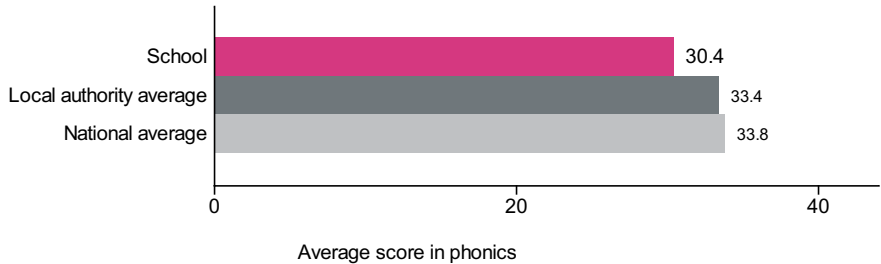

Phonics average score

Number of pupils = 28